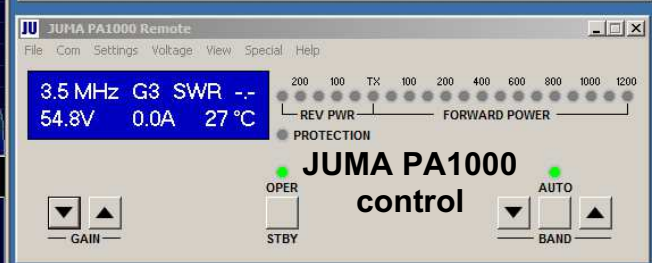

OH7SV Home PC Display