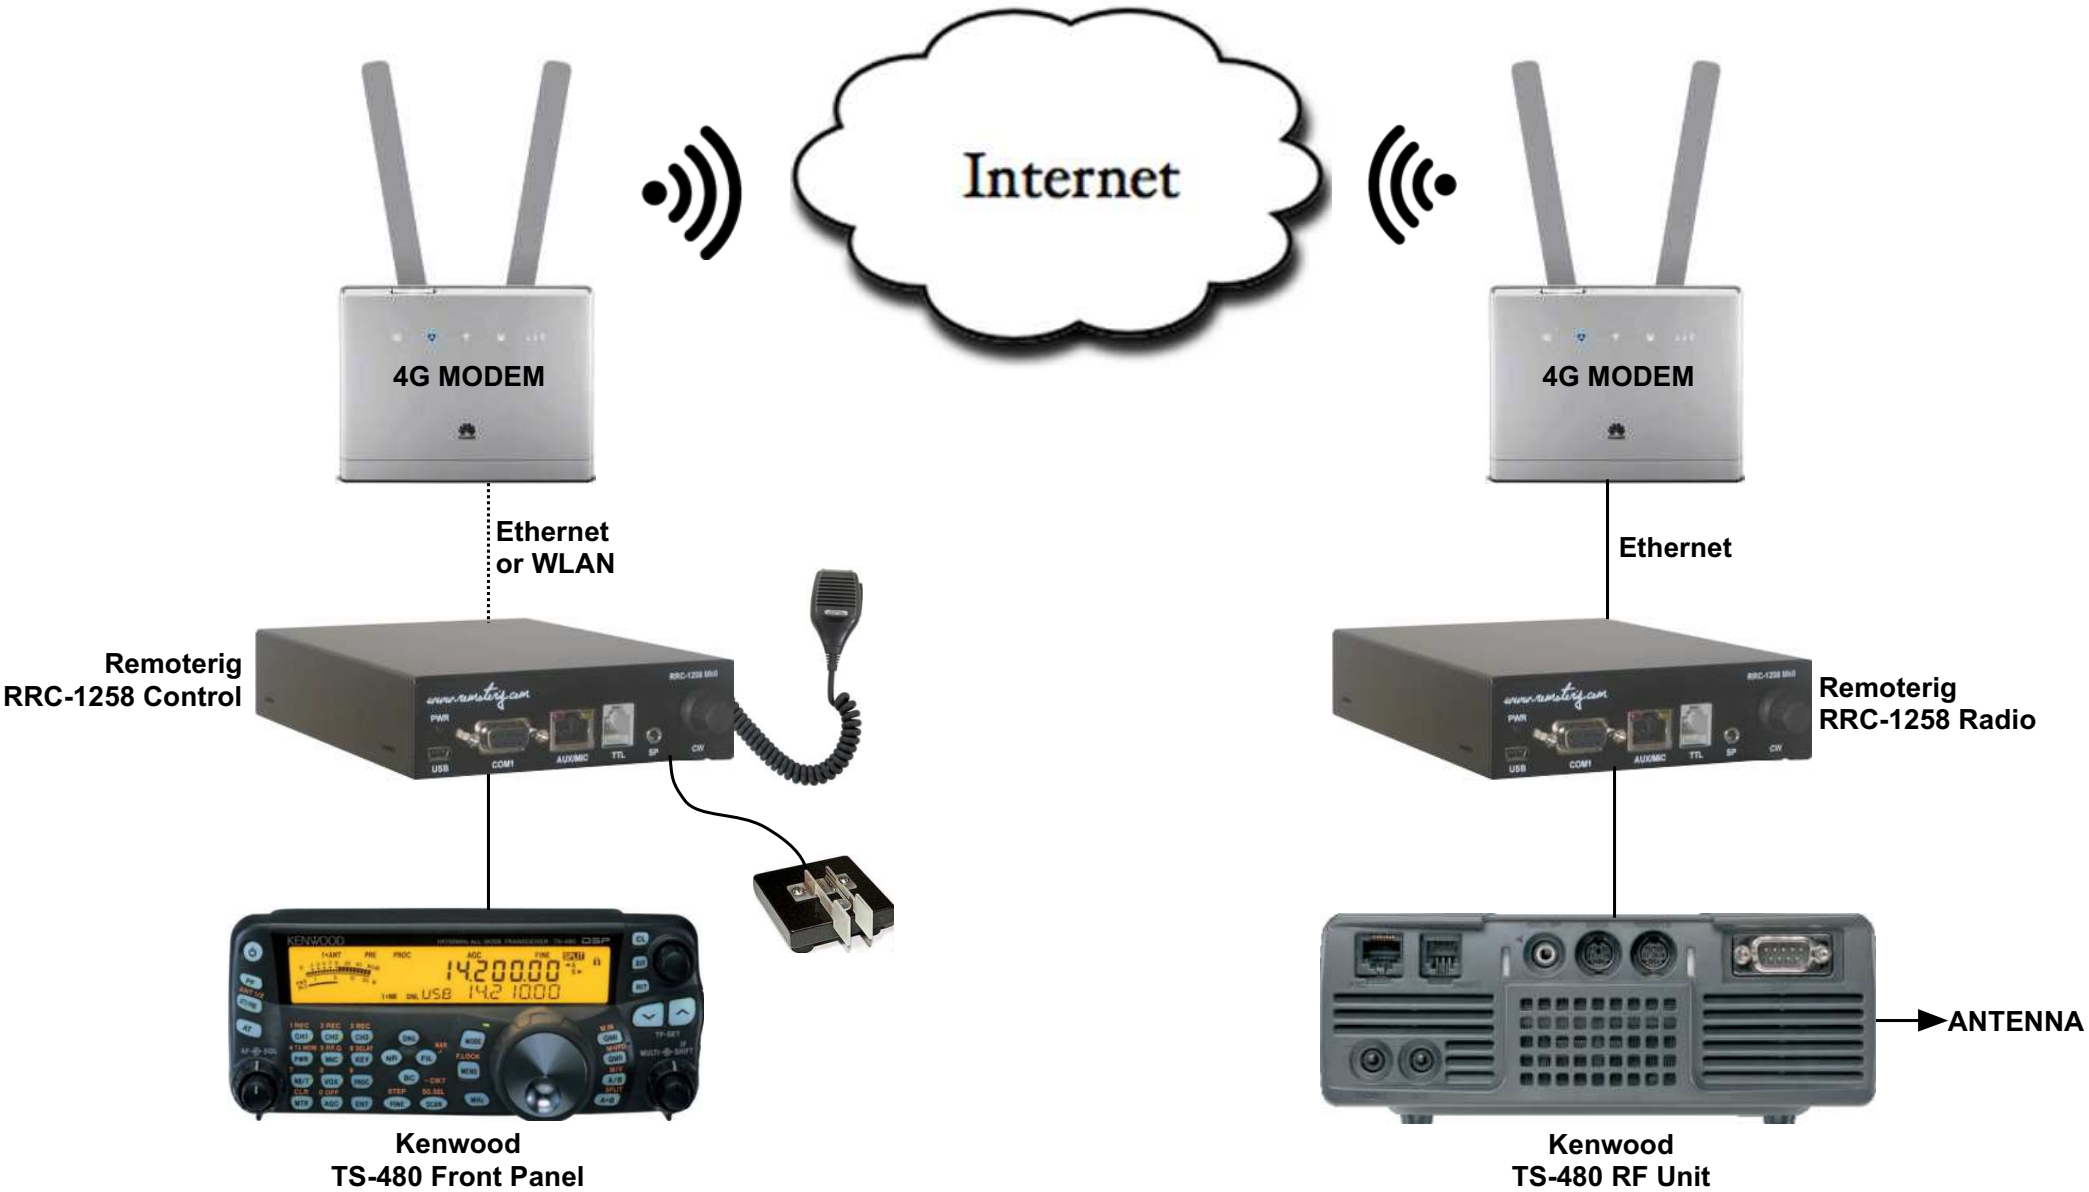

## The idea of remote operation

- Man made noise is increasing all the time. It can be even 60 dB over the atmospheric noise.
- You can get rid of local noise by building a remote station to a rural area.
- The chances for antenna building are much better.
- You can operate almost anywhere, home, visits, hotel, car etc...

# Basic Remote Setup