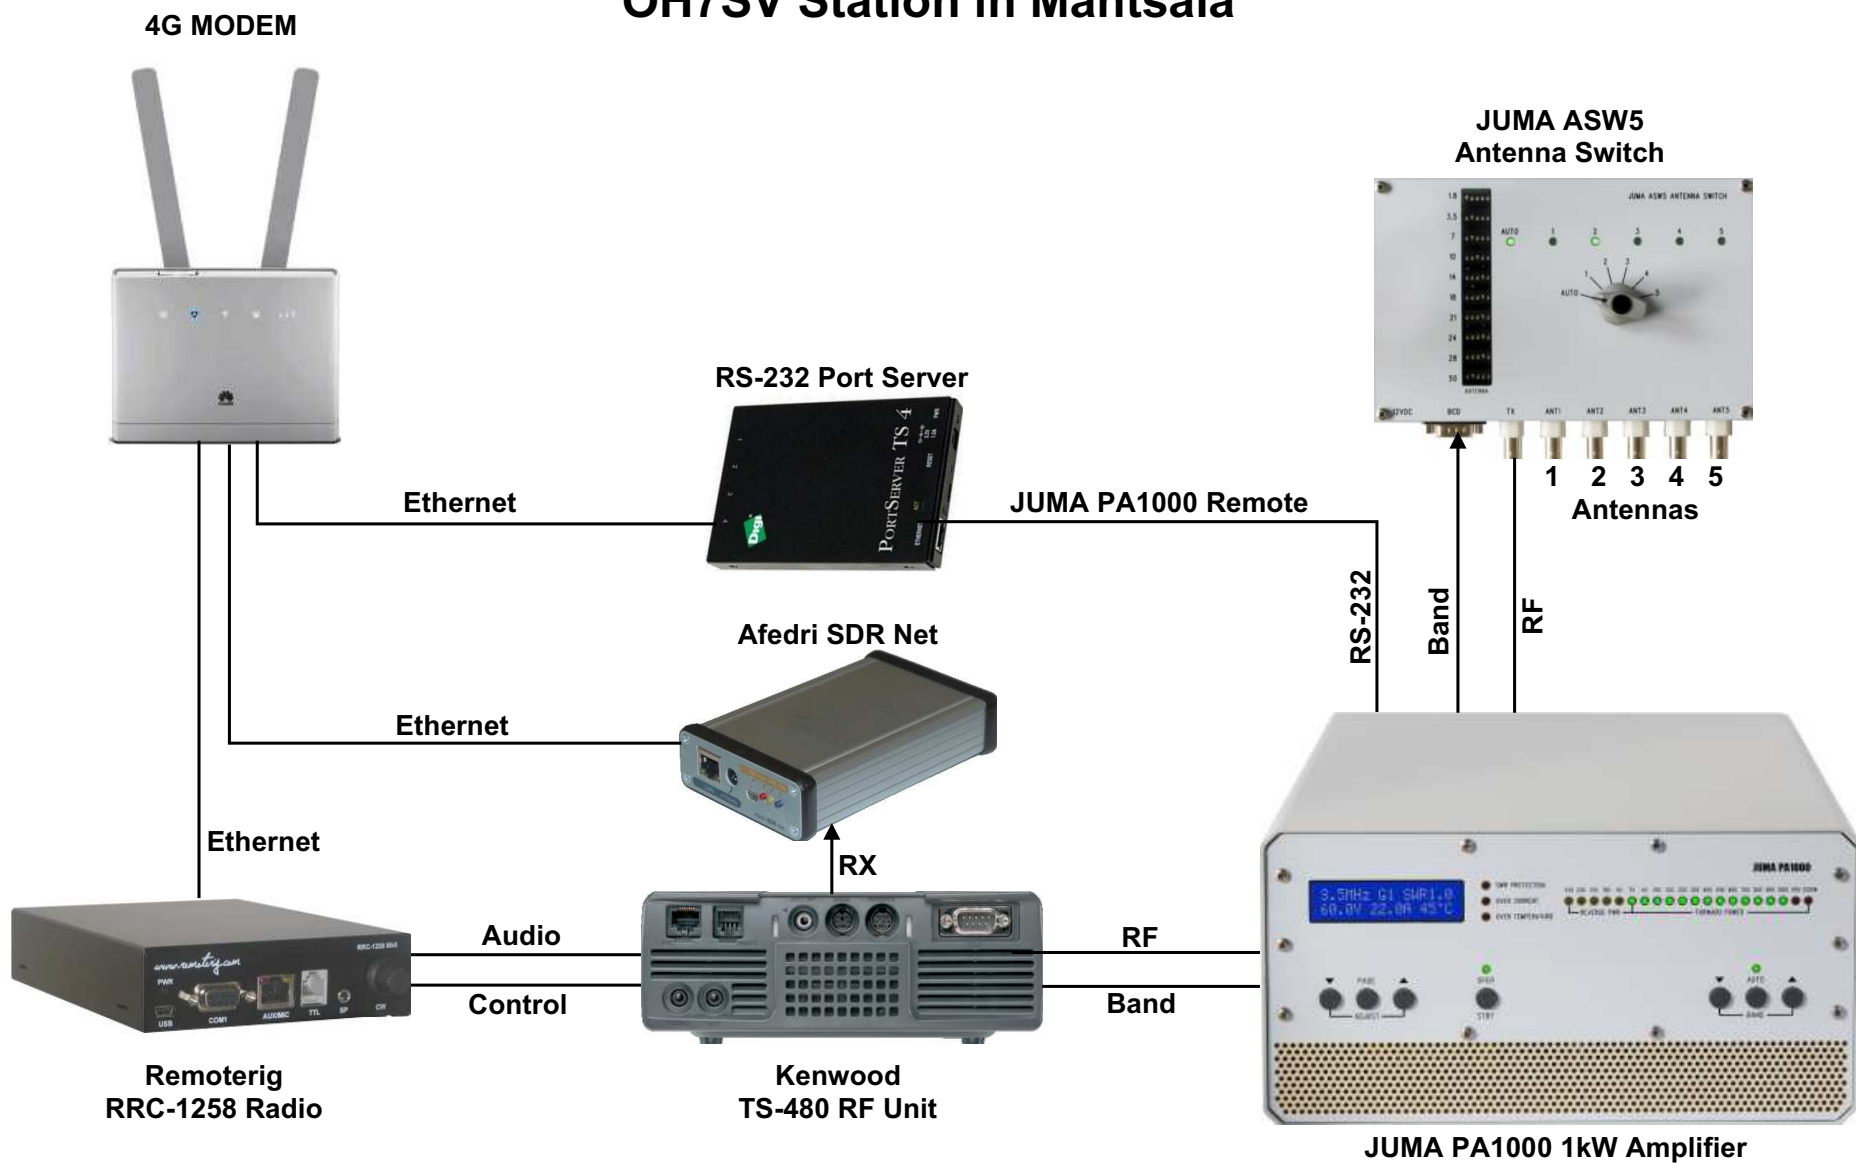

OH7SV Station in Mäntsälä