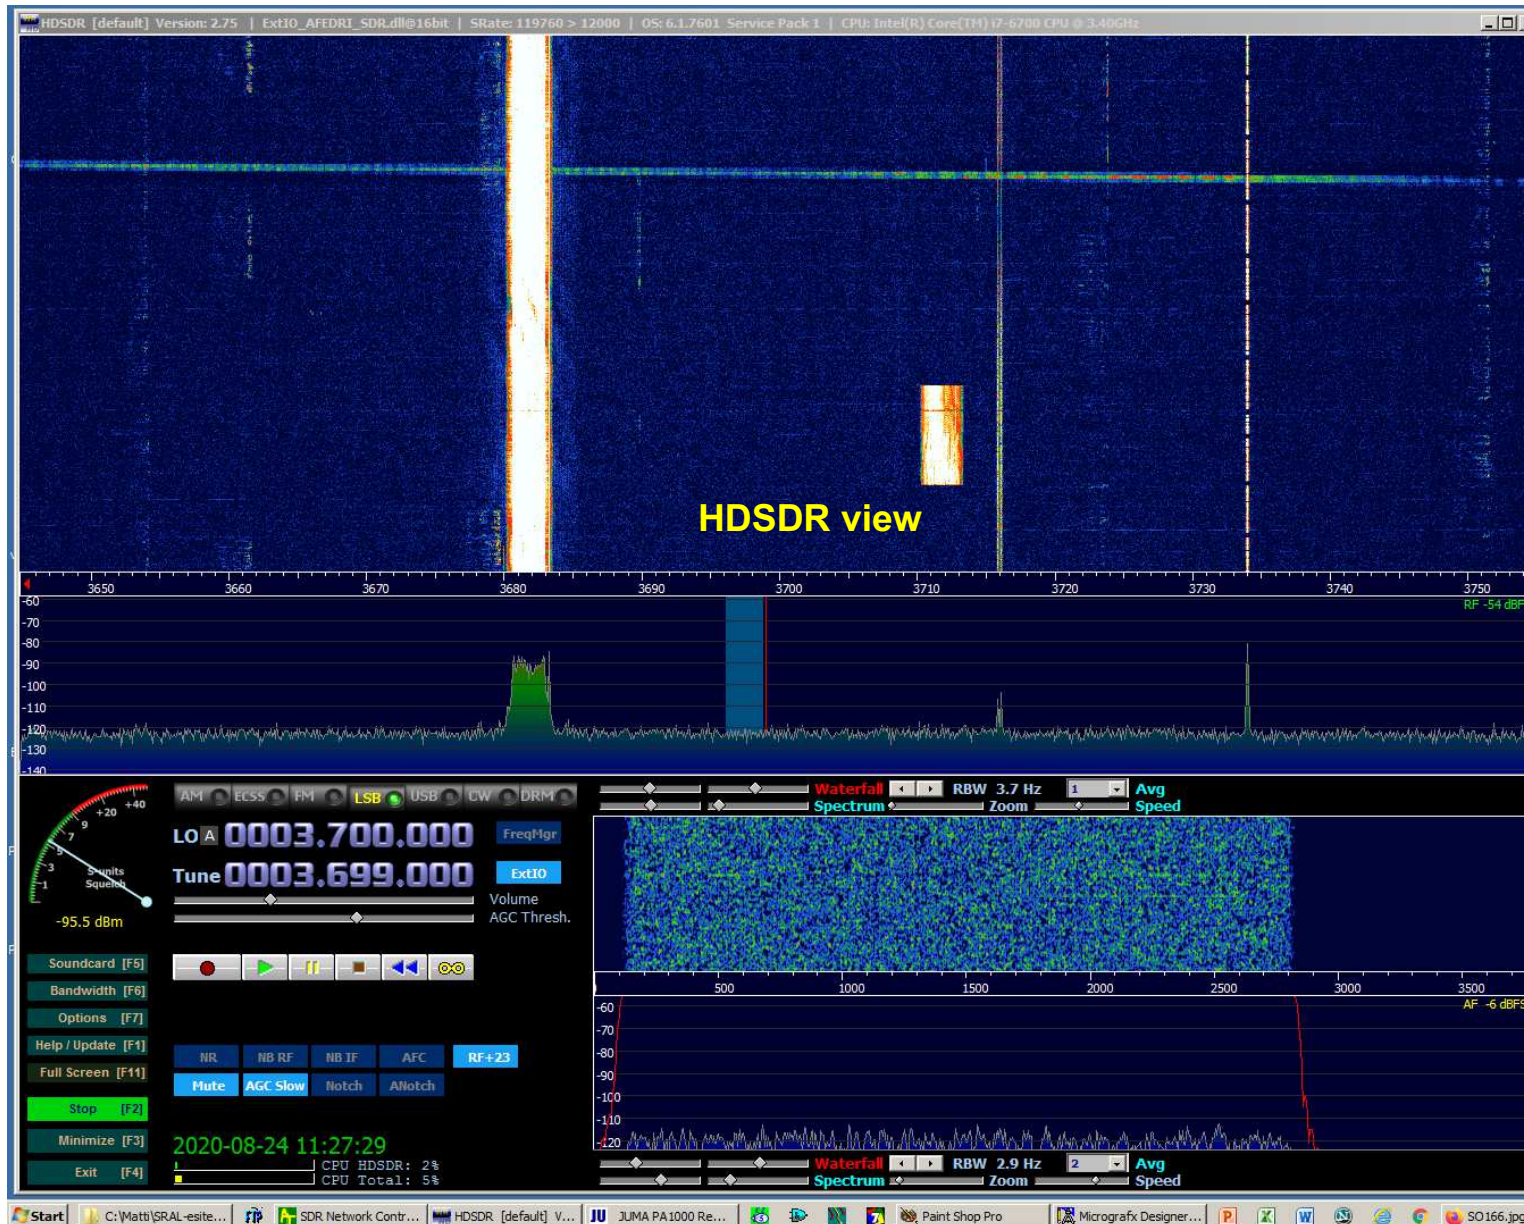

# OH7SV Home Station in Tikkurila

VDSL Modem-Router

Ethernet to PC

Ethernet

RRC-1258 Control

Kenwood TS-480 Front Panel

PC Display

# OH7SV Home PC Display