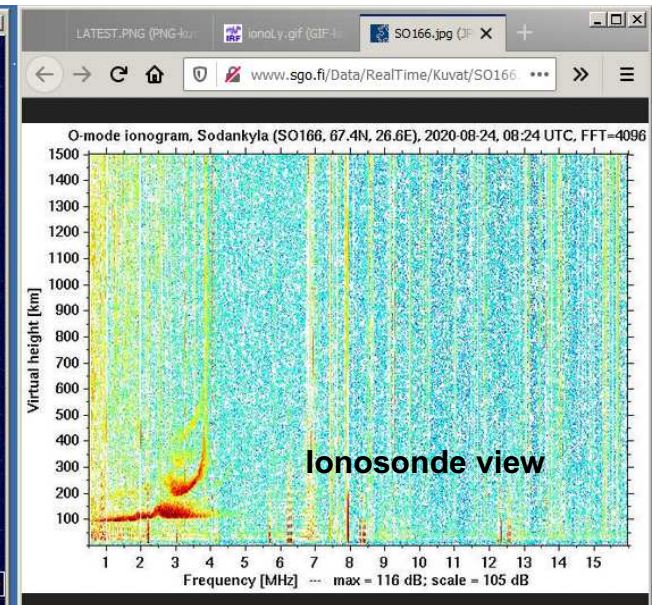

OH7SV Home PC Display