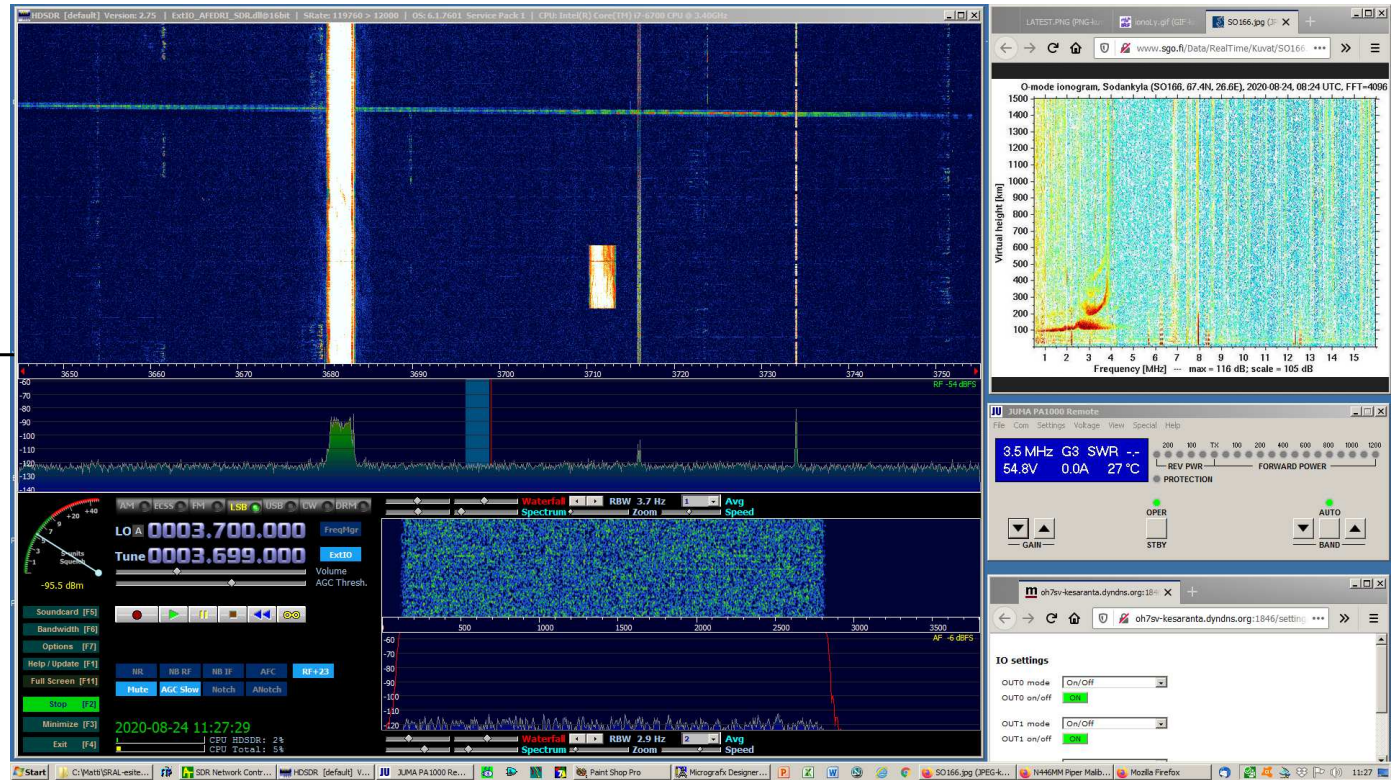

# OH7SV Home Station in Tikkurila

VDSL Modem-Router

Ethernet to PC

Ethernet

RRC-1258 Control

Kenwood TS-480 Front Panel

PC Display

# OH7SV Home PC Display

# OH7SV Car Station

Mobile Phone  
as 4G Modem

WLAN

AUX

Car Speakers

RRC-1258  
Control

Kenwood  
TS-480 Front Panel